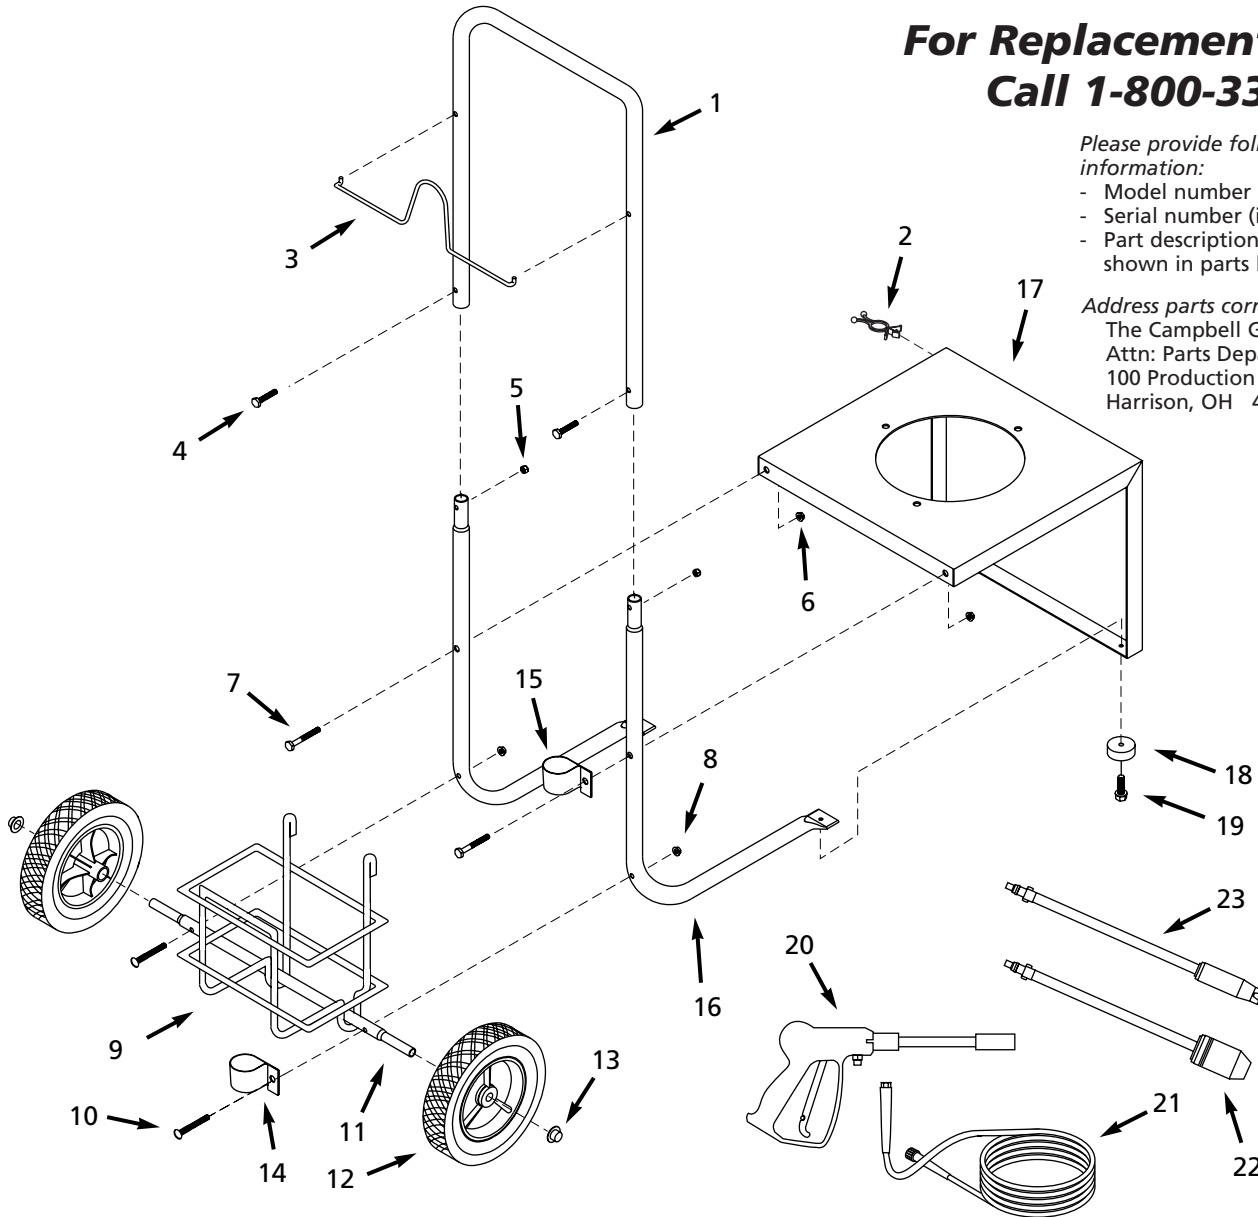

## Replacement Parts Sheet

PW154900LE, PW155101LE, PW165000LE, PW165100LE,  
PW174900LE, PW175000LE, PW205001LE, PW205002LE, PW205101LE

**For Replacement Parts,  
Call 1-800-330-0712**

Please provide following  
information:

Ref. No.	Description	Part No.	Qty.
1	Handle	PM015300AV	1
2	Chemical tube clip	PM041350AV	1
3	Hose rack	PM033200AV	1
4	1/4"-20 x 1 1/4" Hex bolt	ST070672AV	2
5	1/4"-20 Lock nut	AL060000AV	2
6	5/16"-18 Nut	PM031100AV	2
7	5/16"-18 x 1 3/4" Bolt	ST012800AV	2
8	1/4"-20 Serrated flange nut	PM031101AV	1
9	◆ Chemical rack	PM034100AV	1
10	1/2"-20 x 1 3/4" Hex head bolt	PM001903AV	2
11	Axle	PM015200AV	1
12	Wheel	WA002401AV	2
13	Push nut	MJ104700AV	2
14	▲ Lower lance support	PM037100AV	1
15	▲ Upper lance support	PM037000AV	1

Ref. No.	Description	Part No.	Qty.
16	Leg	PM015400AV	2
17	Base	PM015500AV	1
18	Rubber foot	AL062300AV	2
19	1/4"-20 x 3/4" Self-tap screw	MJ102100AV	2
20	Gun	PM037201AV	1
21	Hose	PM012902AV	1
22	† Rotary lance	PM035001AV	1
23	● Lance	PM037501AV	1
	■ Lance	PM037401AV	